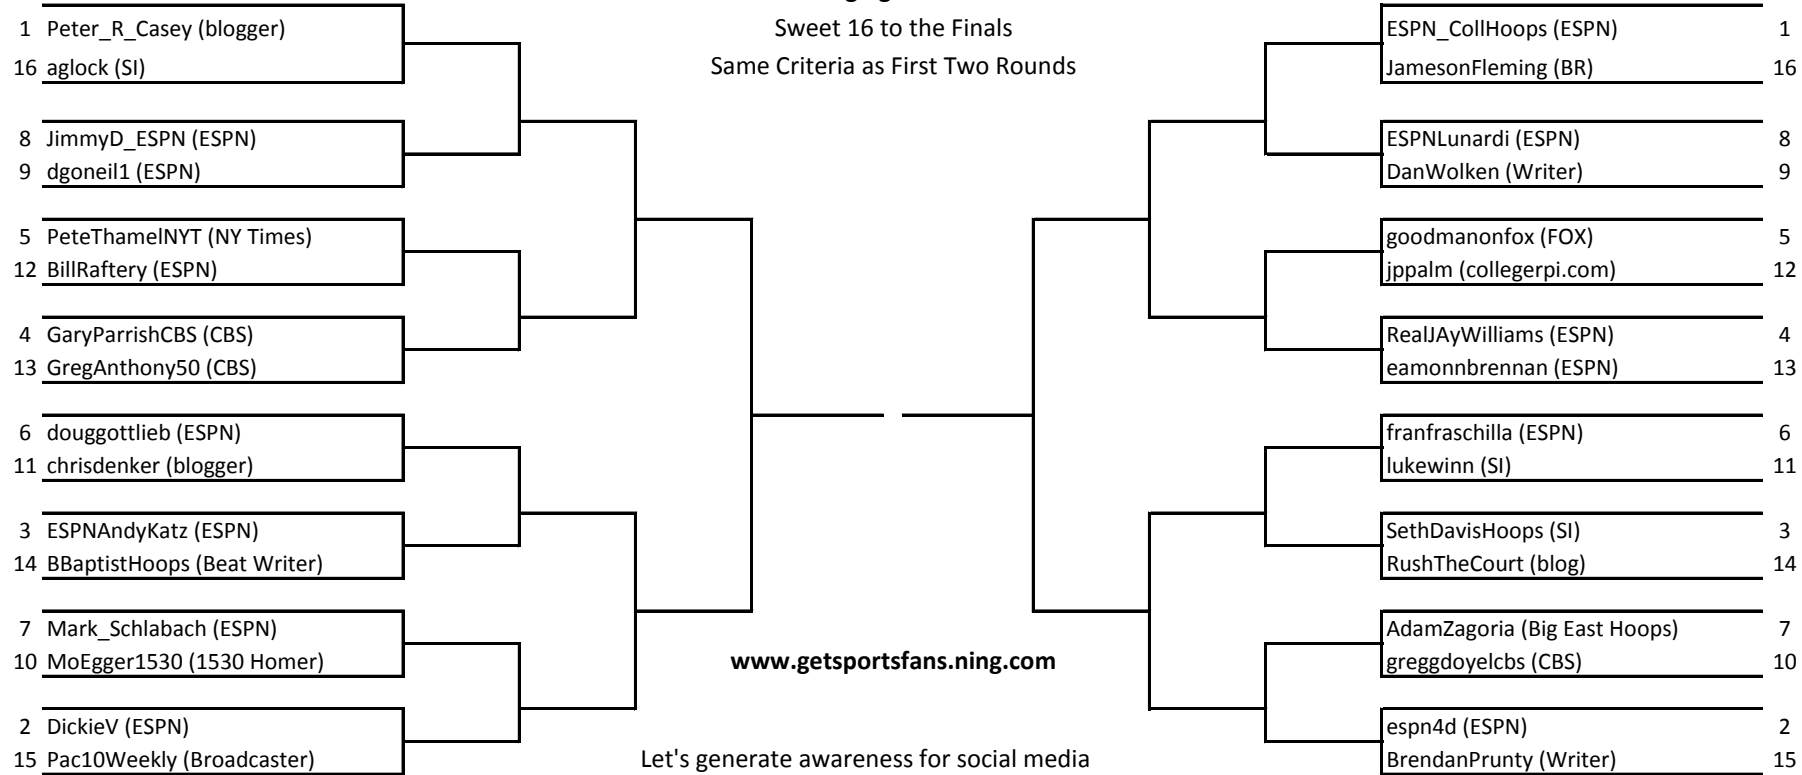

Judging Criteria First two Rounds

- (1) Number of tweets
- (2) Number of followers gained
- (3) Number of people following

Judging Criteria

Sweet 16 to the Finals

Same Criteria as First Two Rounds

Follow the Twitter Madness at [@gamedayjreau](https://twitter.com/@gamedayjreau) & [@owensjp](https://twitter.com/@owensjp)